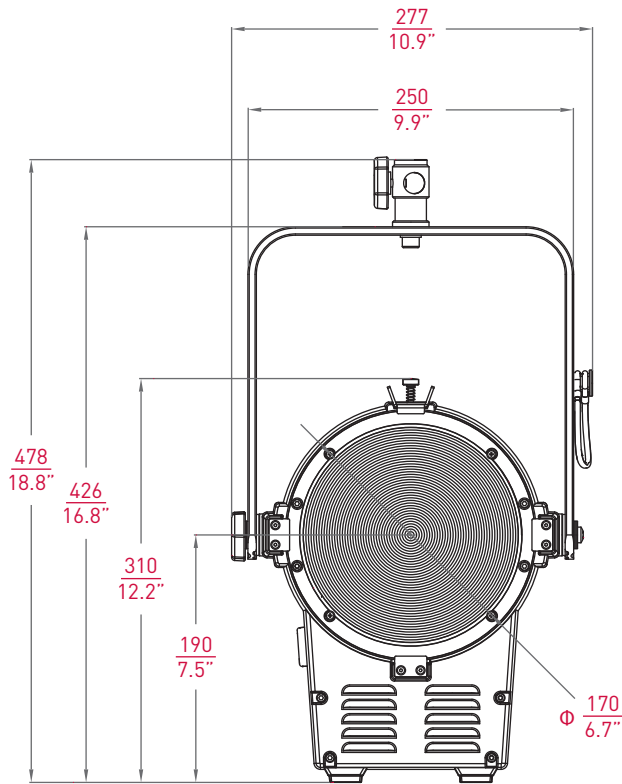

Models

300 DAYLIGHT

- > Daylight 5,600 K
- > LED power 300 W
- > Beam angle 18° - 55°
- > Battery 24 - 36 V DC
- > Advanced Vapor Cooling System
- > 100% brighter than 300B

300B BI-COLOR

- > Bi-color 3,200 K to 5,600 K
- > LED power 150 W + 150 W
- > Beam angle 18° - 50°
- > Battery 24 - 36 V DC
- > Advanced Vapor Cooling System

Dimensions

Type Of Lamphead	Rayzr 7 - M
Lamp	LED
Accessories	197mm / 7.7"
Barndoor	197mm / 7.7"

Packed Size	540x355x430 mm
Packed Volume	82 L
Lenses	170mm / 6.7"
File Name	Rayzr 7

STANDARD PACK (Rayzr 7 LED Fresnel + Stand Mount + Power Cable)