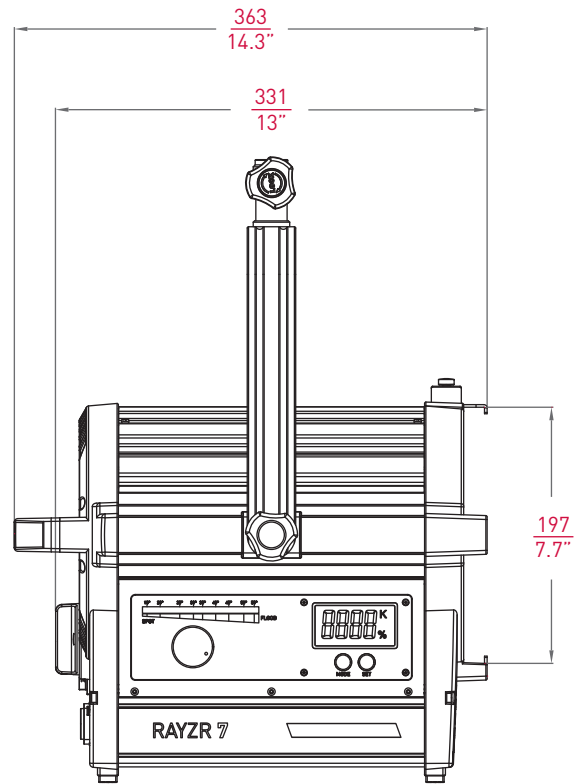

Models

300 DAYLIGHT

- > Daylight 5,600 K
- > LED power 300 W
- > Beam angle 18° - 55°
- > Battery 24 - 36 V DC
- > Advanced Vapor Cooling System
- > 100% brighter than 300B

300B BI-COLOR

- > Bi-color 3,200 K to 5,600 K
- > LED power 150 W + 150 W
- > Beam angle 18° - 50°
- > Battery 24 - 36 V DC
- > Advanced Vapor Cooling System

Dimensions

Type Of Lamphead	Rayzr 7 - M
Lamp	LED
Accessories	197mm / 7.7"
Barndoor	197mm / 7.7"

Packed Size	540x355x430 mm
Packed Volume	82 L
Lenses	170mm / 6.7"
File Name	Rayzr 7

STANDARD PACK (Rayzr 7 LED Fresnel + Stand Mount + Power Cable)